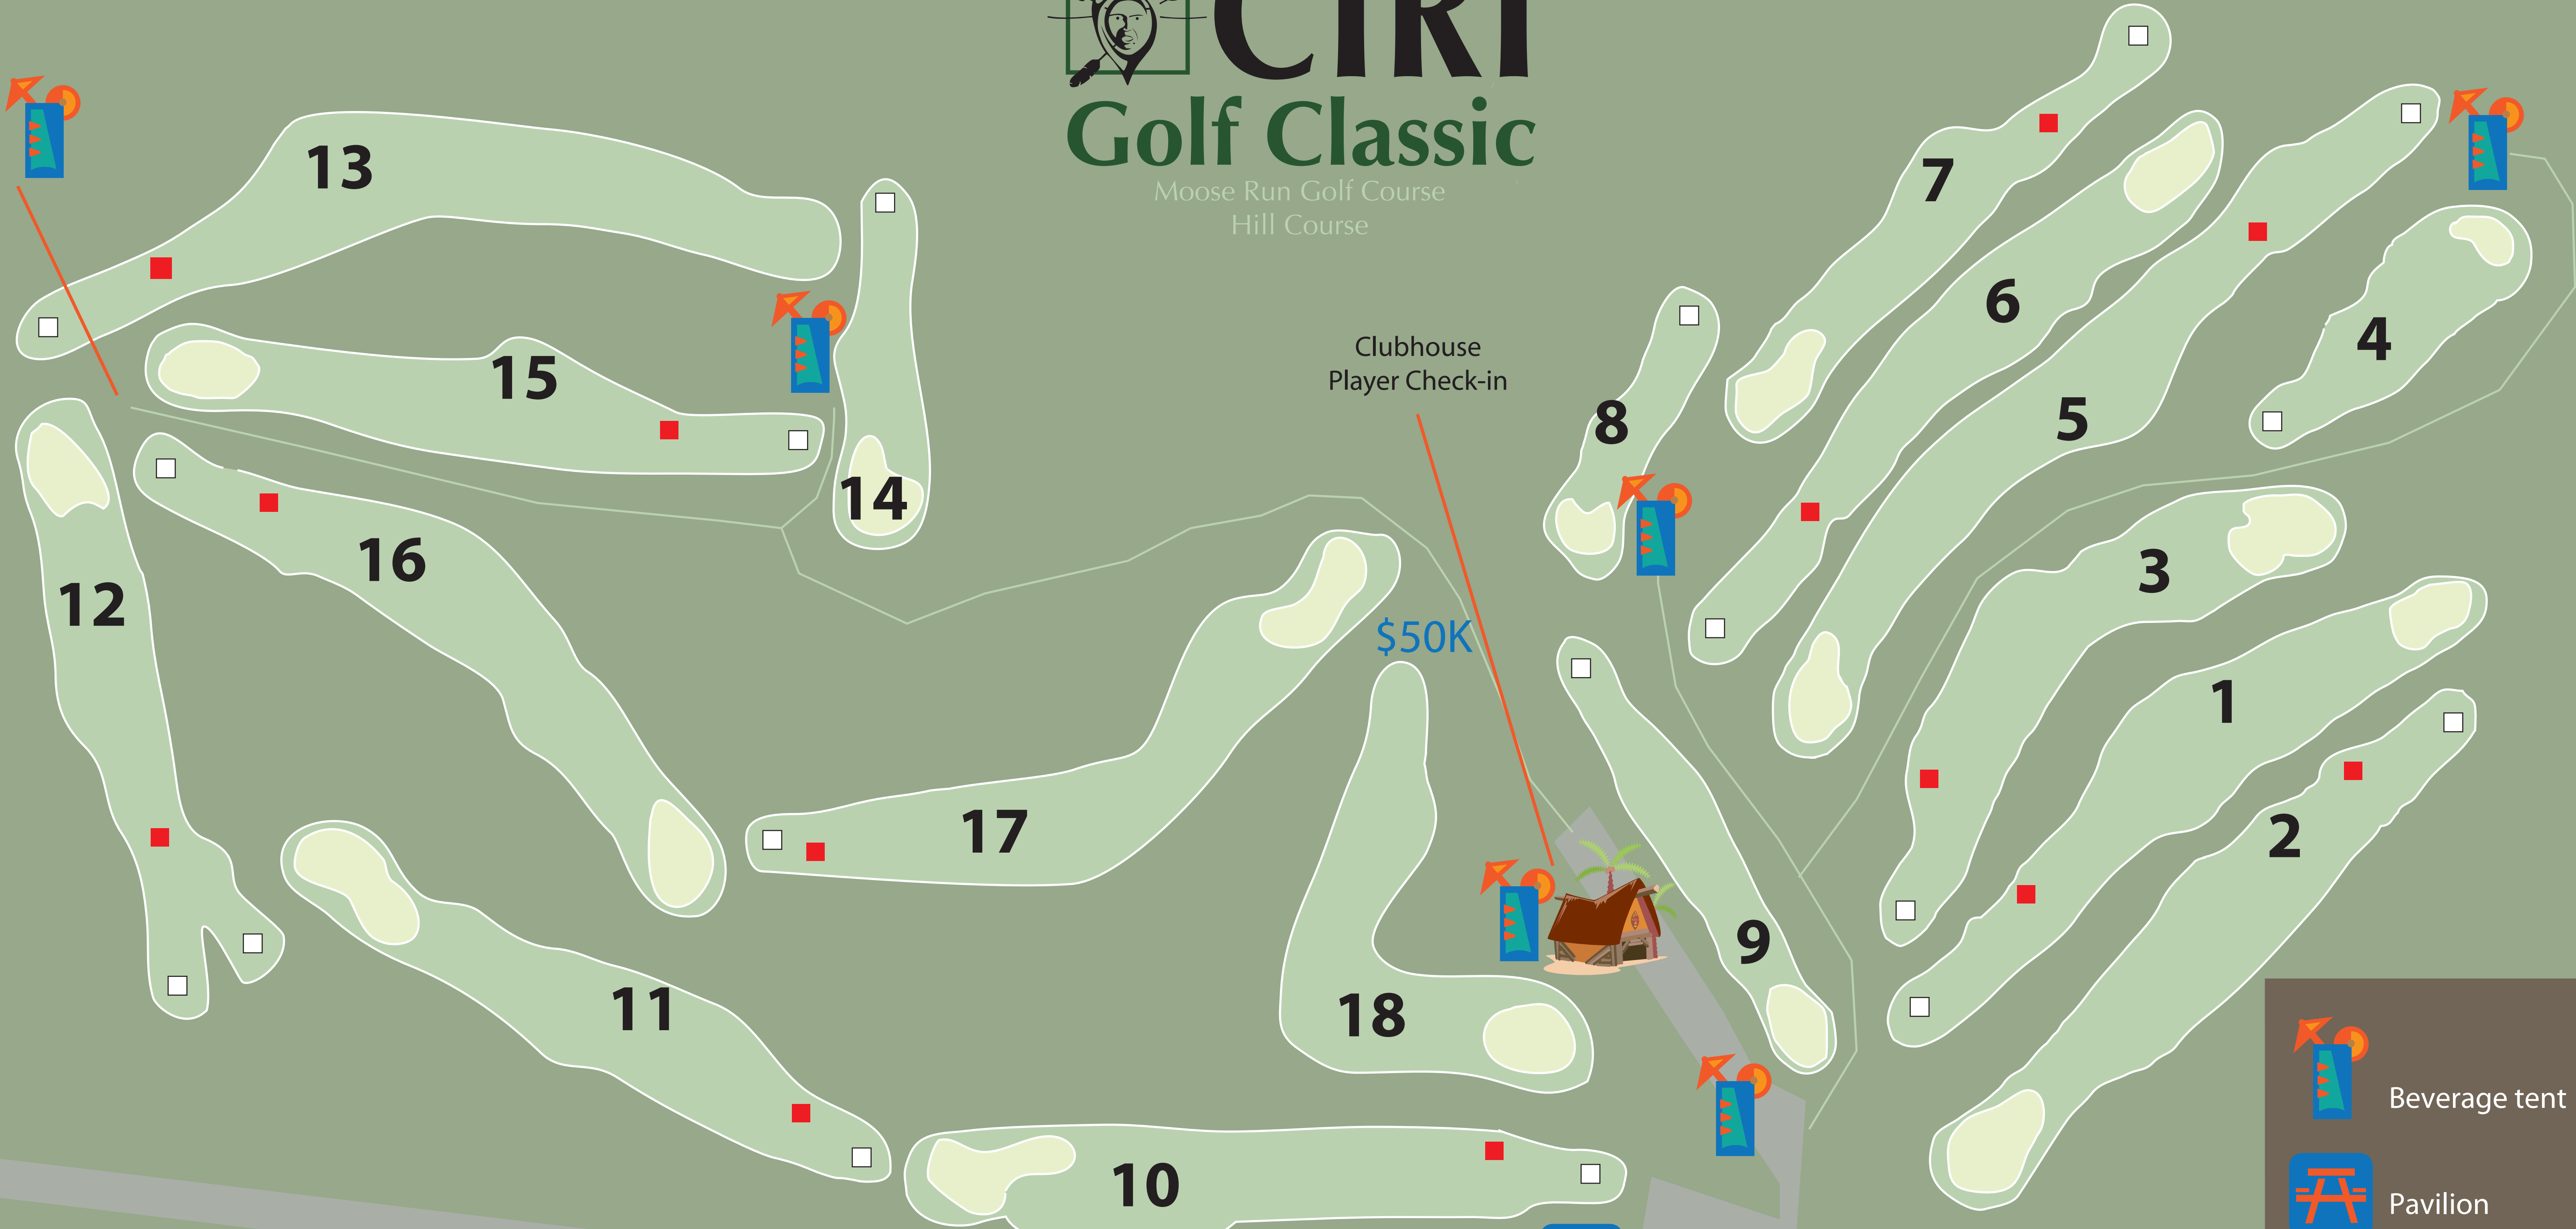

# CIRI Golf Classic

Moose Run Golf Course  
Hill Course

Clubhouse  
Player Check-in

\$50K

Major Sponsor  
Weidner Apartment Homes

Driving Range

-  Beverage tent
-  Pavilion
-  Hole-in-one
-  White tee
-  Red tee
-  Restroom